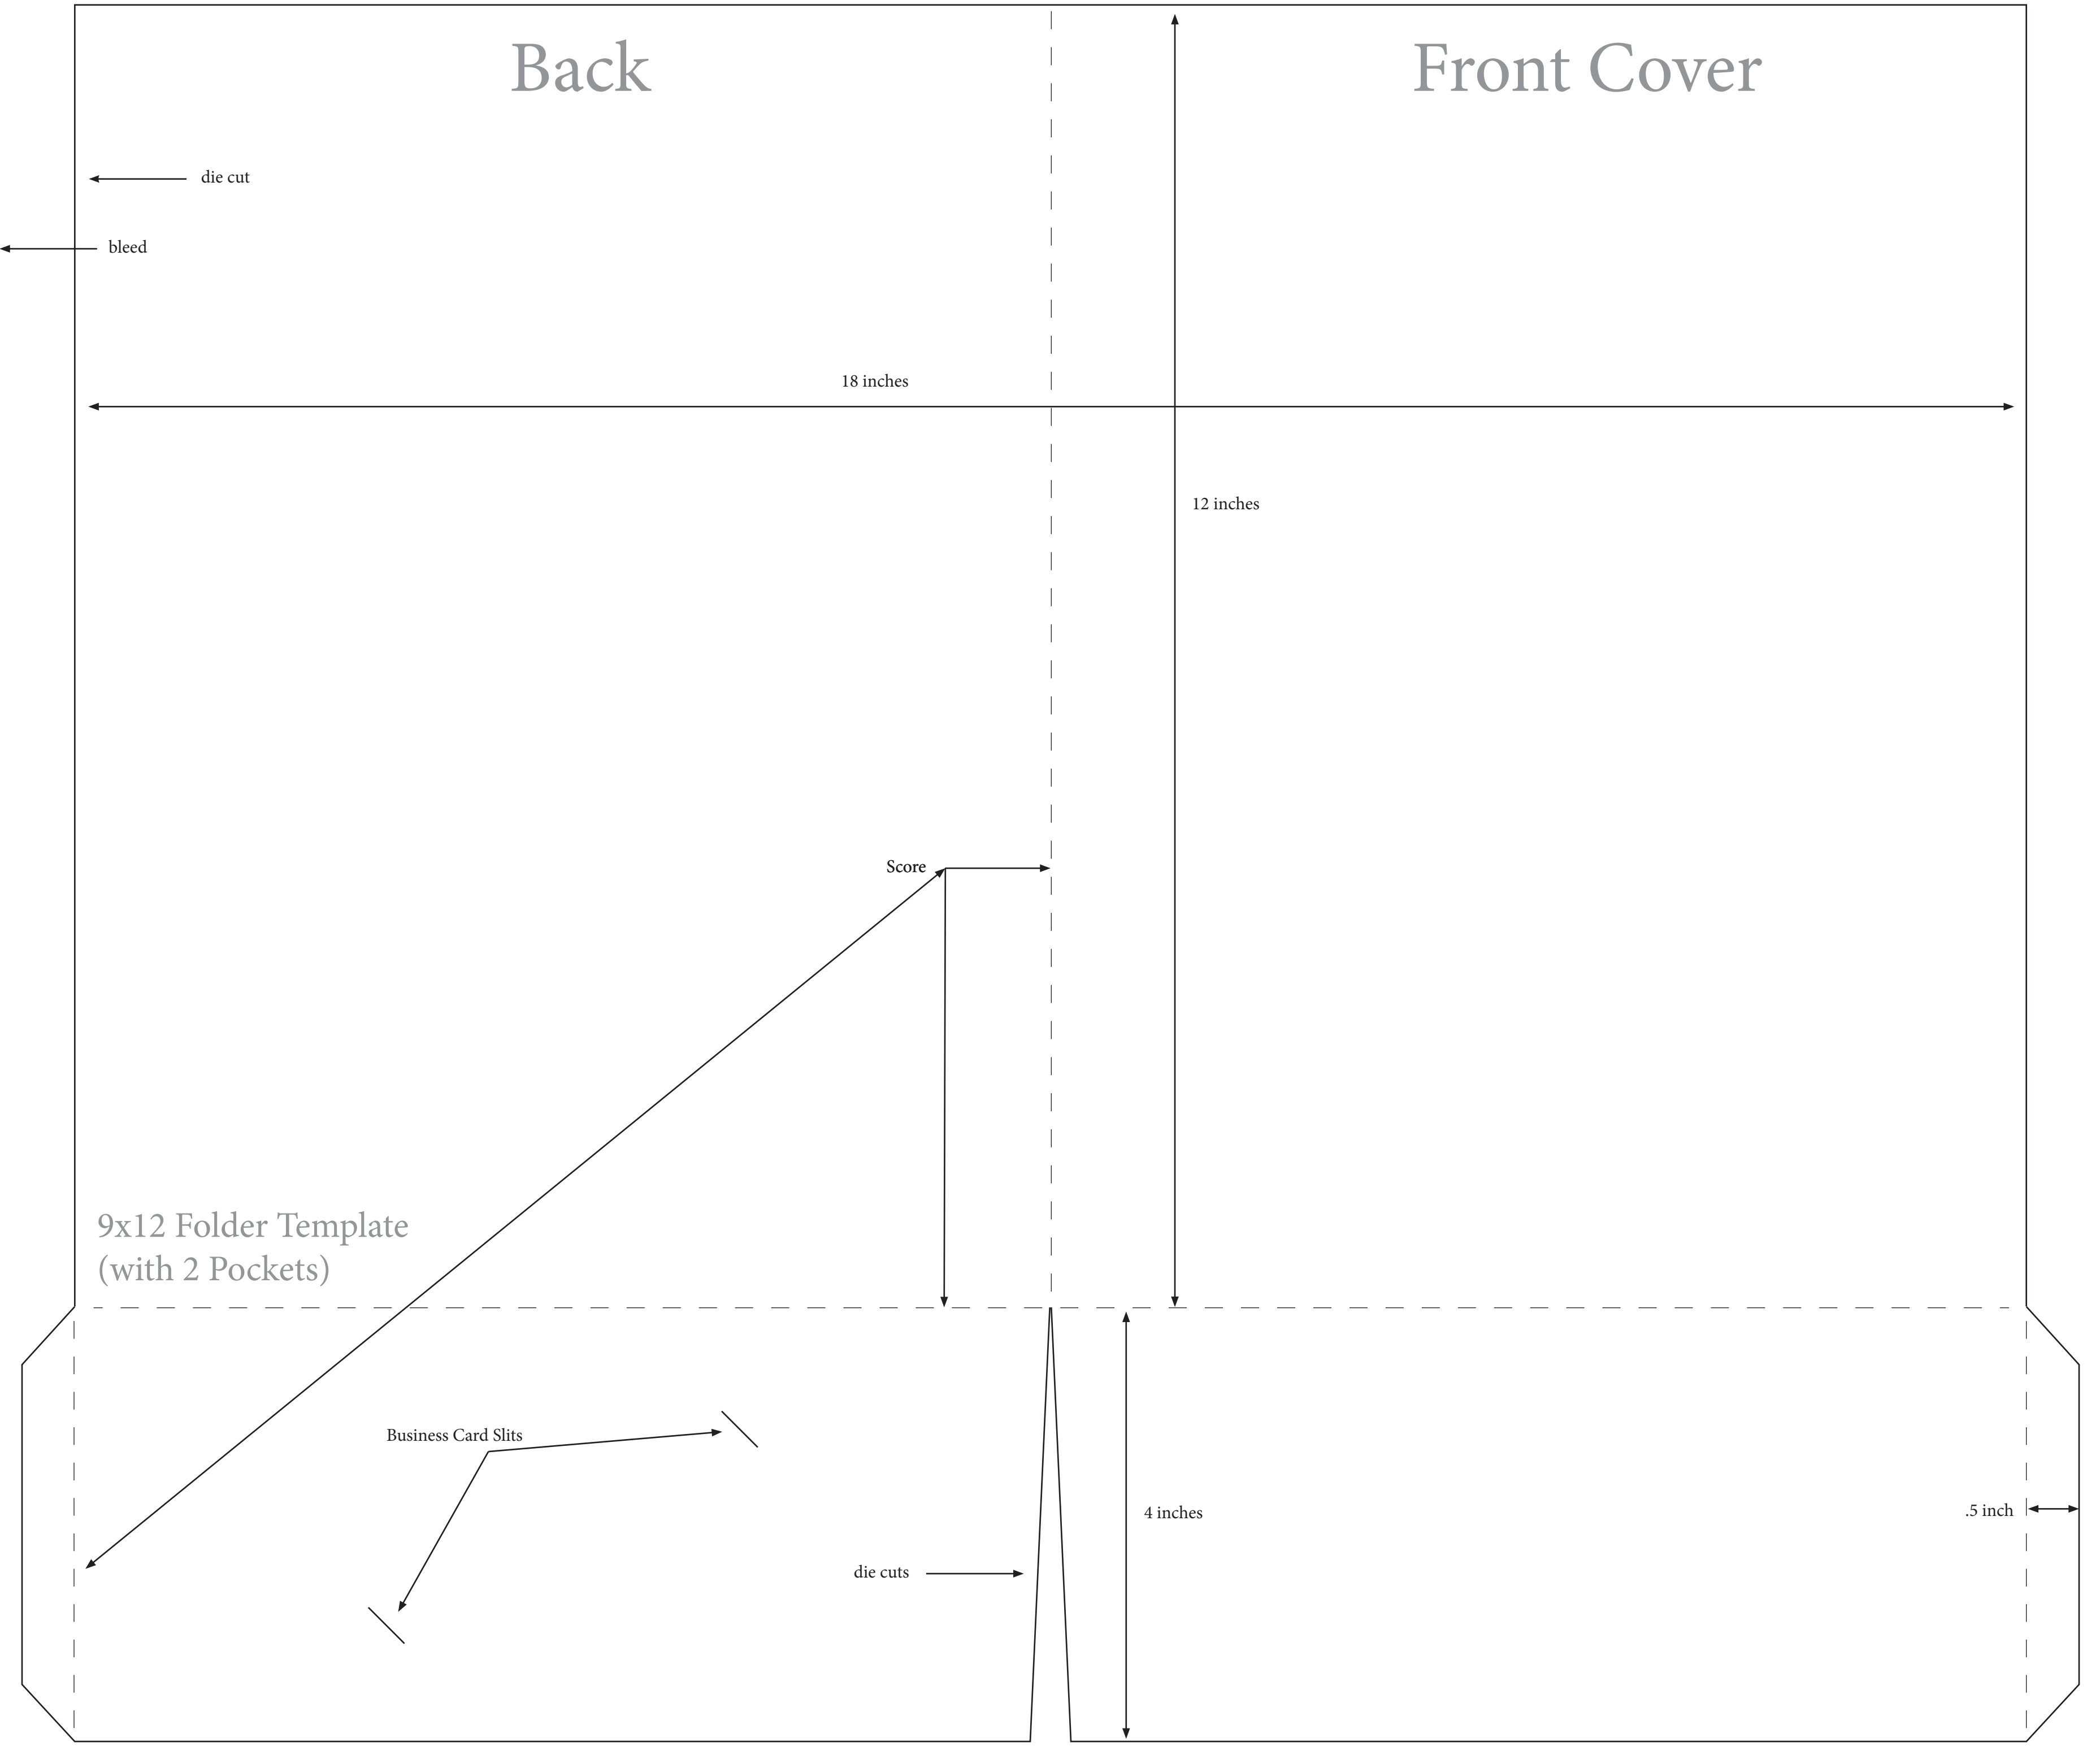

Back

Front Cover

die cut

bleed

18 inches

12 inches

Score

9x12 Folder Template  
(with 2 Pockets)

Business Card Slits

die cuts

4 inches

.5 inch

Inside Cover

Inside