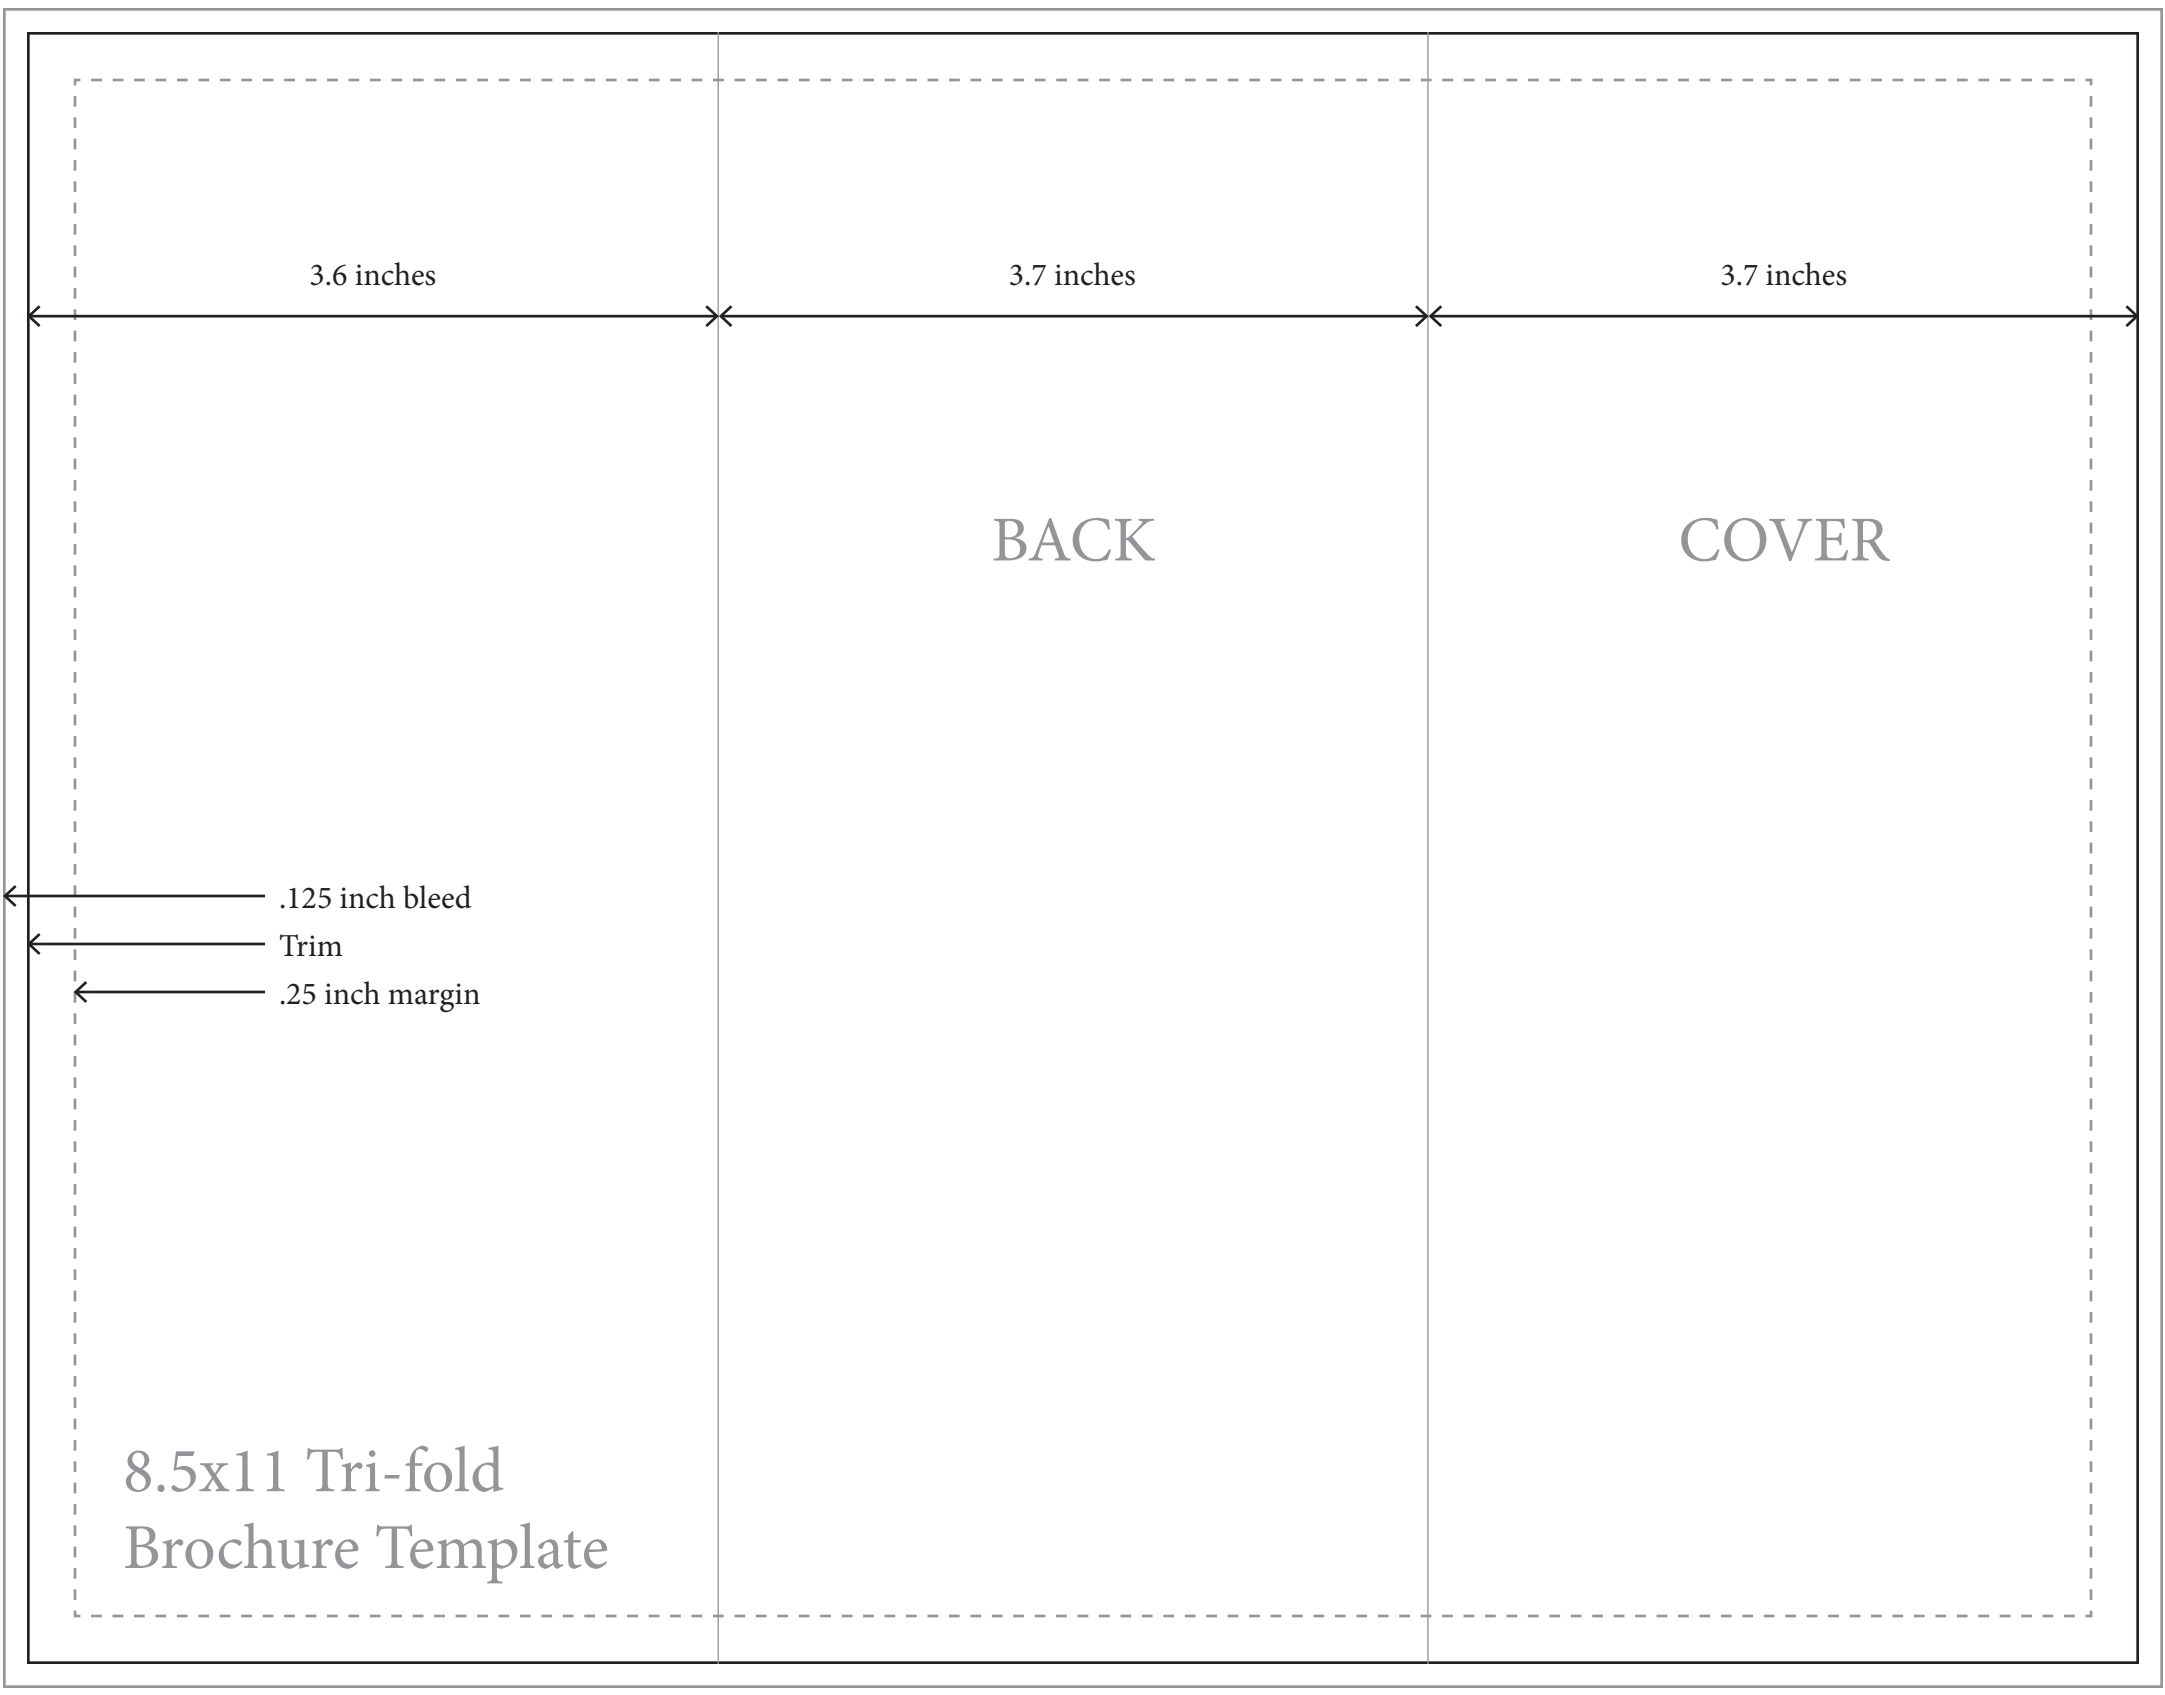

3.6 inches

3.7 inches

3.7 inches

BACK

COVER

.125 inch bleed

Trim

.25 inch margin

8.5x11 Tri-fold  
Brochure Template

3.7 inches

3.7 inches

3.6 inches

INSIDE